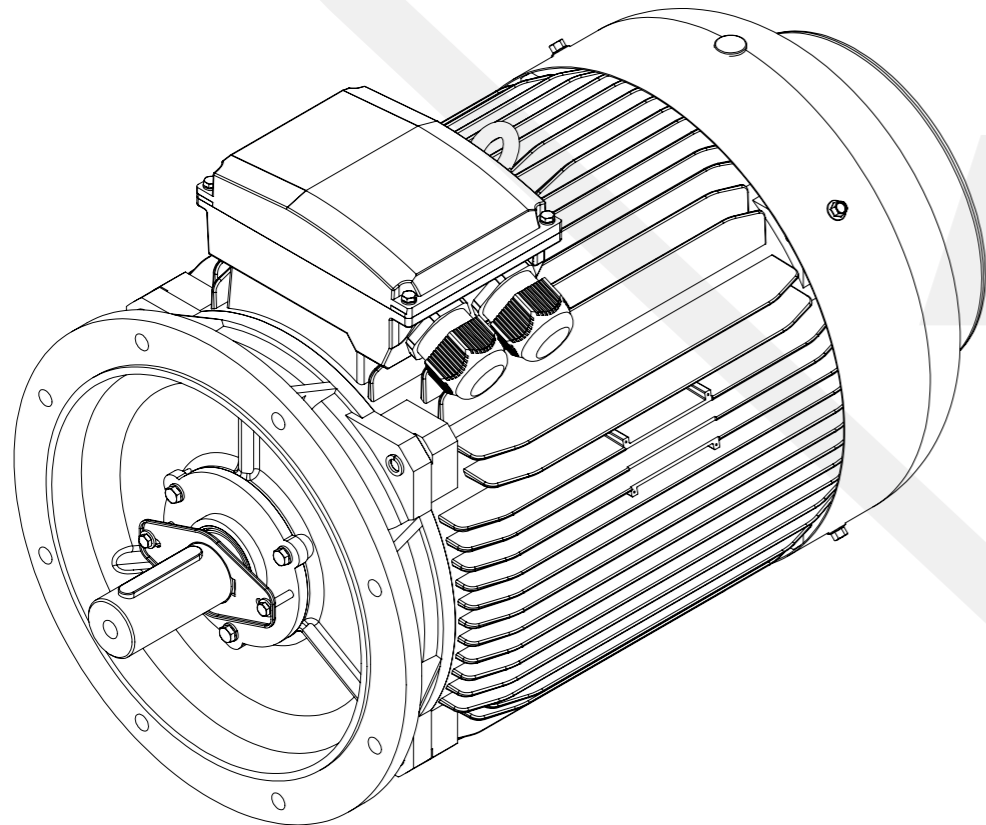

A
1:4

Electric s.r.o.

4LC-280M-B5
Mounting diagram