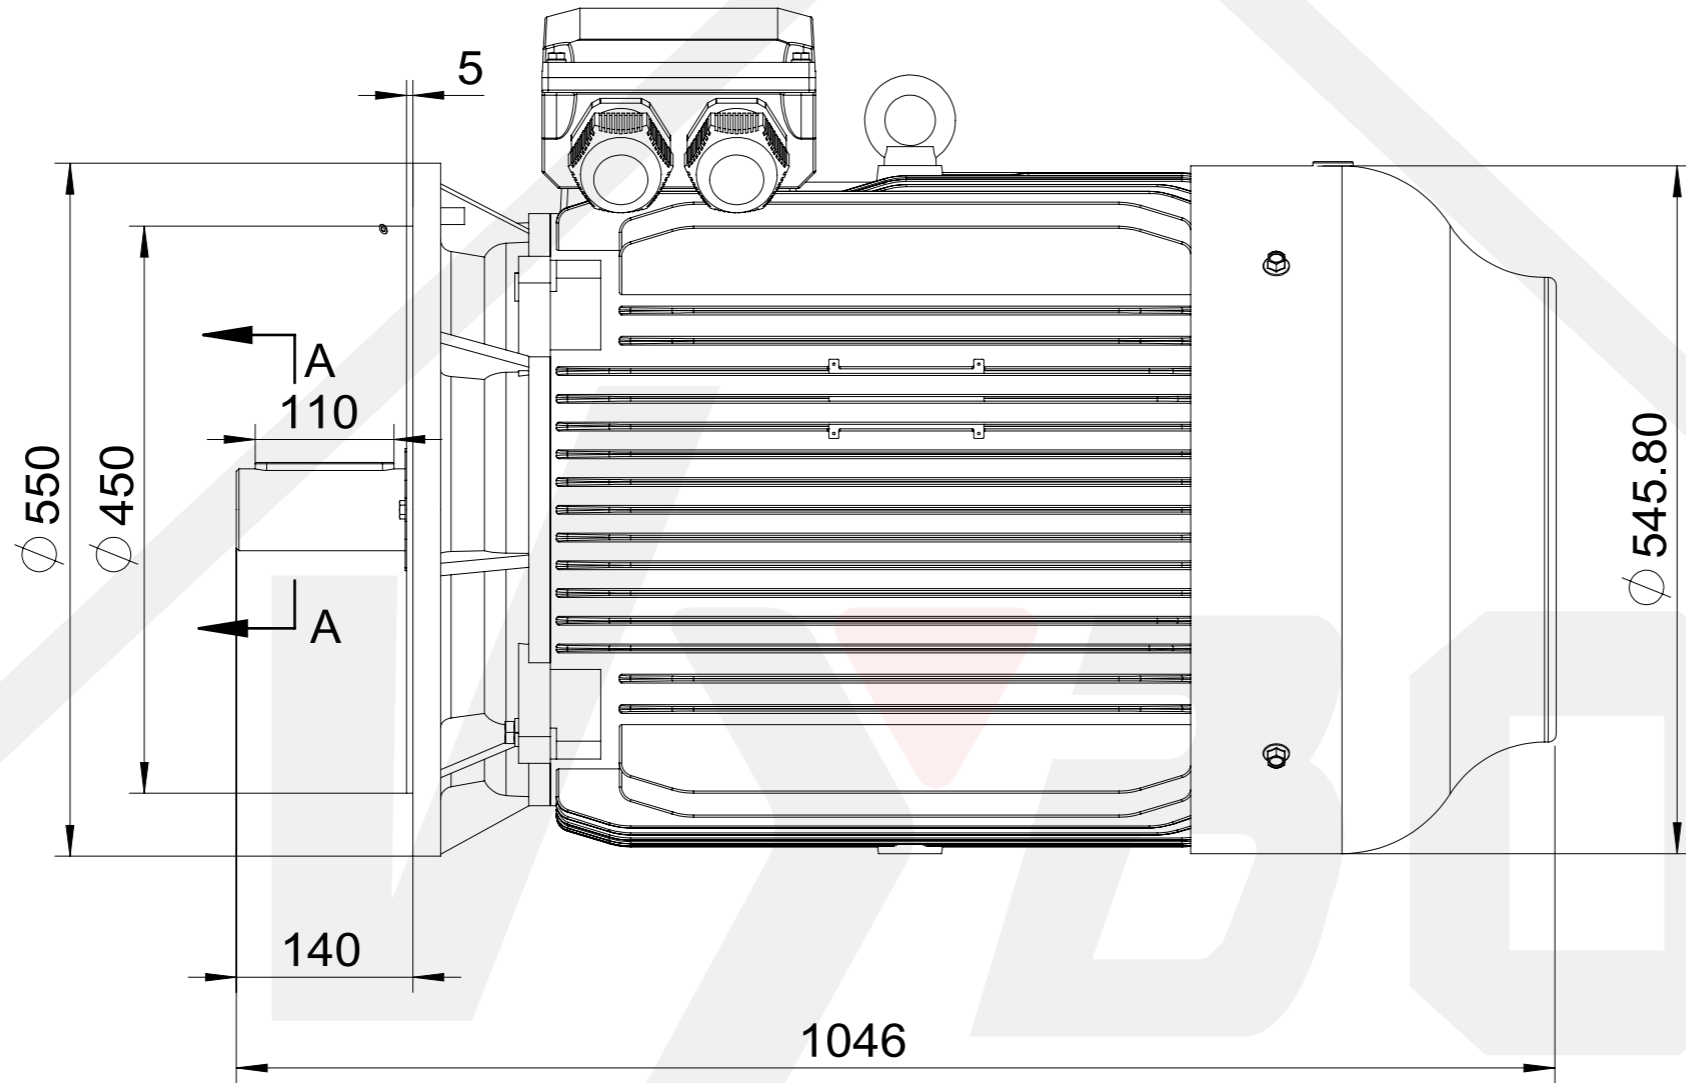

A
1:4

Electric s.r.o.

4LC-280M-B5
Mounting diagram