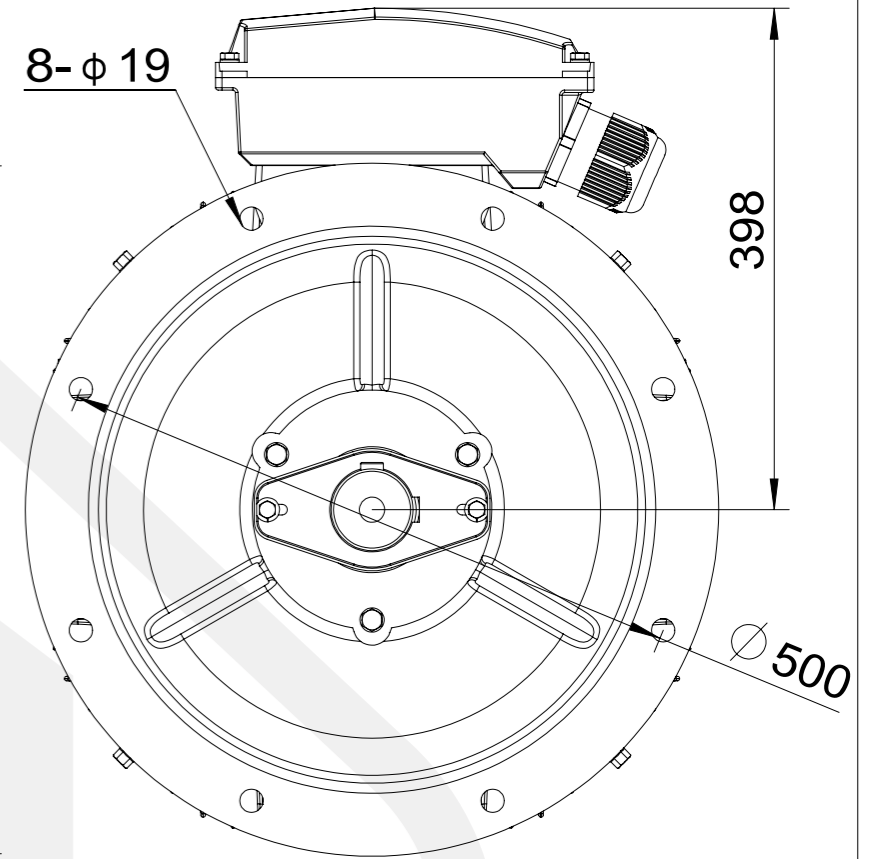

A
1:4

Electric s.r.o.

4LC-280M-B5
Mounting diagram