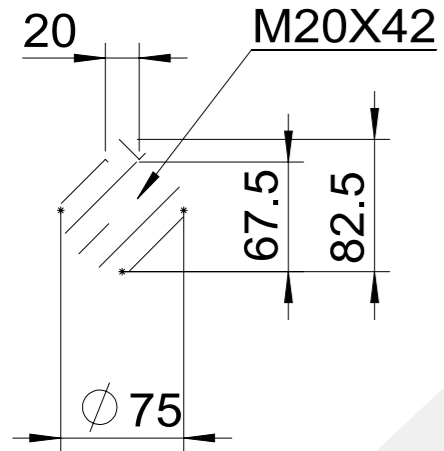

A
1:4

Electric s.r.o.

4LC-280M-B5
Mounting diagram